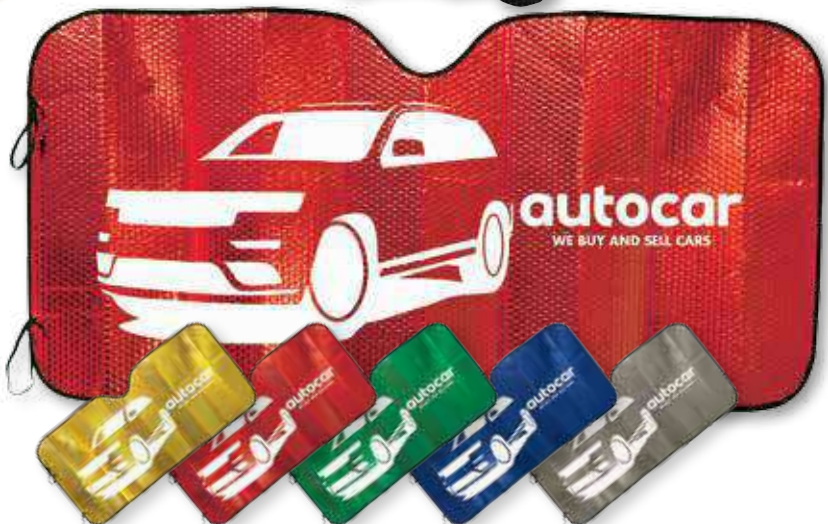

Summer Sun Shade

LL410

- Folding polyester sun shade for car windscreen.
- Elastic retainer strap.
- Packed in handy storage pouch.

Item Size: 1500 x 700 (LxH)mm,
folds to fit in 260mm Diameter Pouch.

Solar Sun Shade

LN410

- Folding polyester sun shade for car windscreen.
- Elastic retainer strap.
- Packed in handy storage pouch.

MOQ: 500 units.
Item Size: 1500 x 700 (LxH)mm,
folds to fit in 260mm Diameter Pouch.

Lead time: 4 weeks AIR if digital proof approved same day.

Concertina Metallic Car Sun Shade

LN9105

- Folding bubble foil concertina car sunshade.
- 2 elastic loops with black contrast trim and elastic.

MOQ: 1000 units.
Item Size: Open – 1290 x 600 (LxH)mm,
Folds to 130mmL.

Lead time: 4 weeks air if digital proof approved same day.