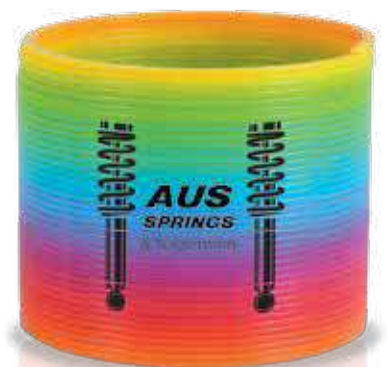

Epic Fidget Spinner

LL9998

- Promotional fidget spinner designed to improve focus and alleviate boredom.
- Steel bearings allow the spinner to rotate for about 2 minutes.
- Flat centre disc is printed with your logo.
- Warning: Not suitable for children under 36 months. Choking hazard.
- Complies with EN71, equivalent to AS/NZS 8124 parts 1,2 and 3.

Item Size: 75 x 75 x 12 (LxHxD)mm.

○ ● ● ● ●

Zippy Yo-Yo

LL6201

Item Size: 37mmH x 55mm Dia.

Note: This Yo-Yo has a slip knot and when tied this way is not suited for tricks. It must be re-tied by the user.

○ ● ● ● ● ● ●

Rainbow Spring Thingz

LL429

- Flexible novelty spring thing.
- Great for performing tricks.

Item Size: 65mmH x 75mm Dia.

●