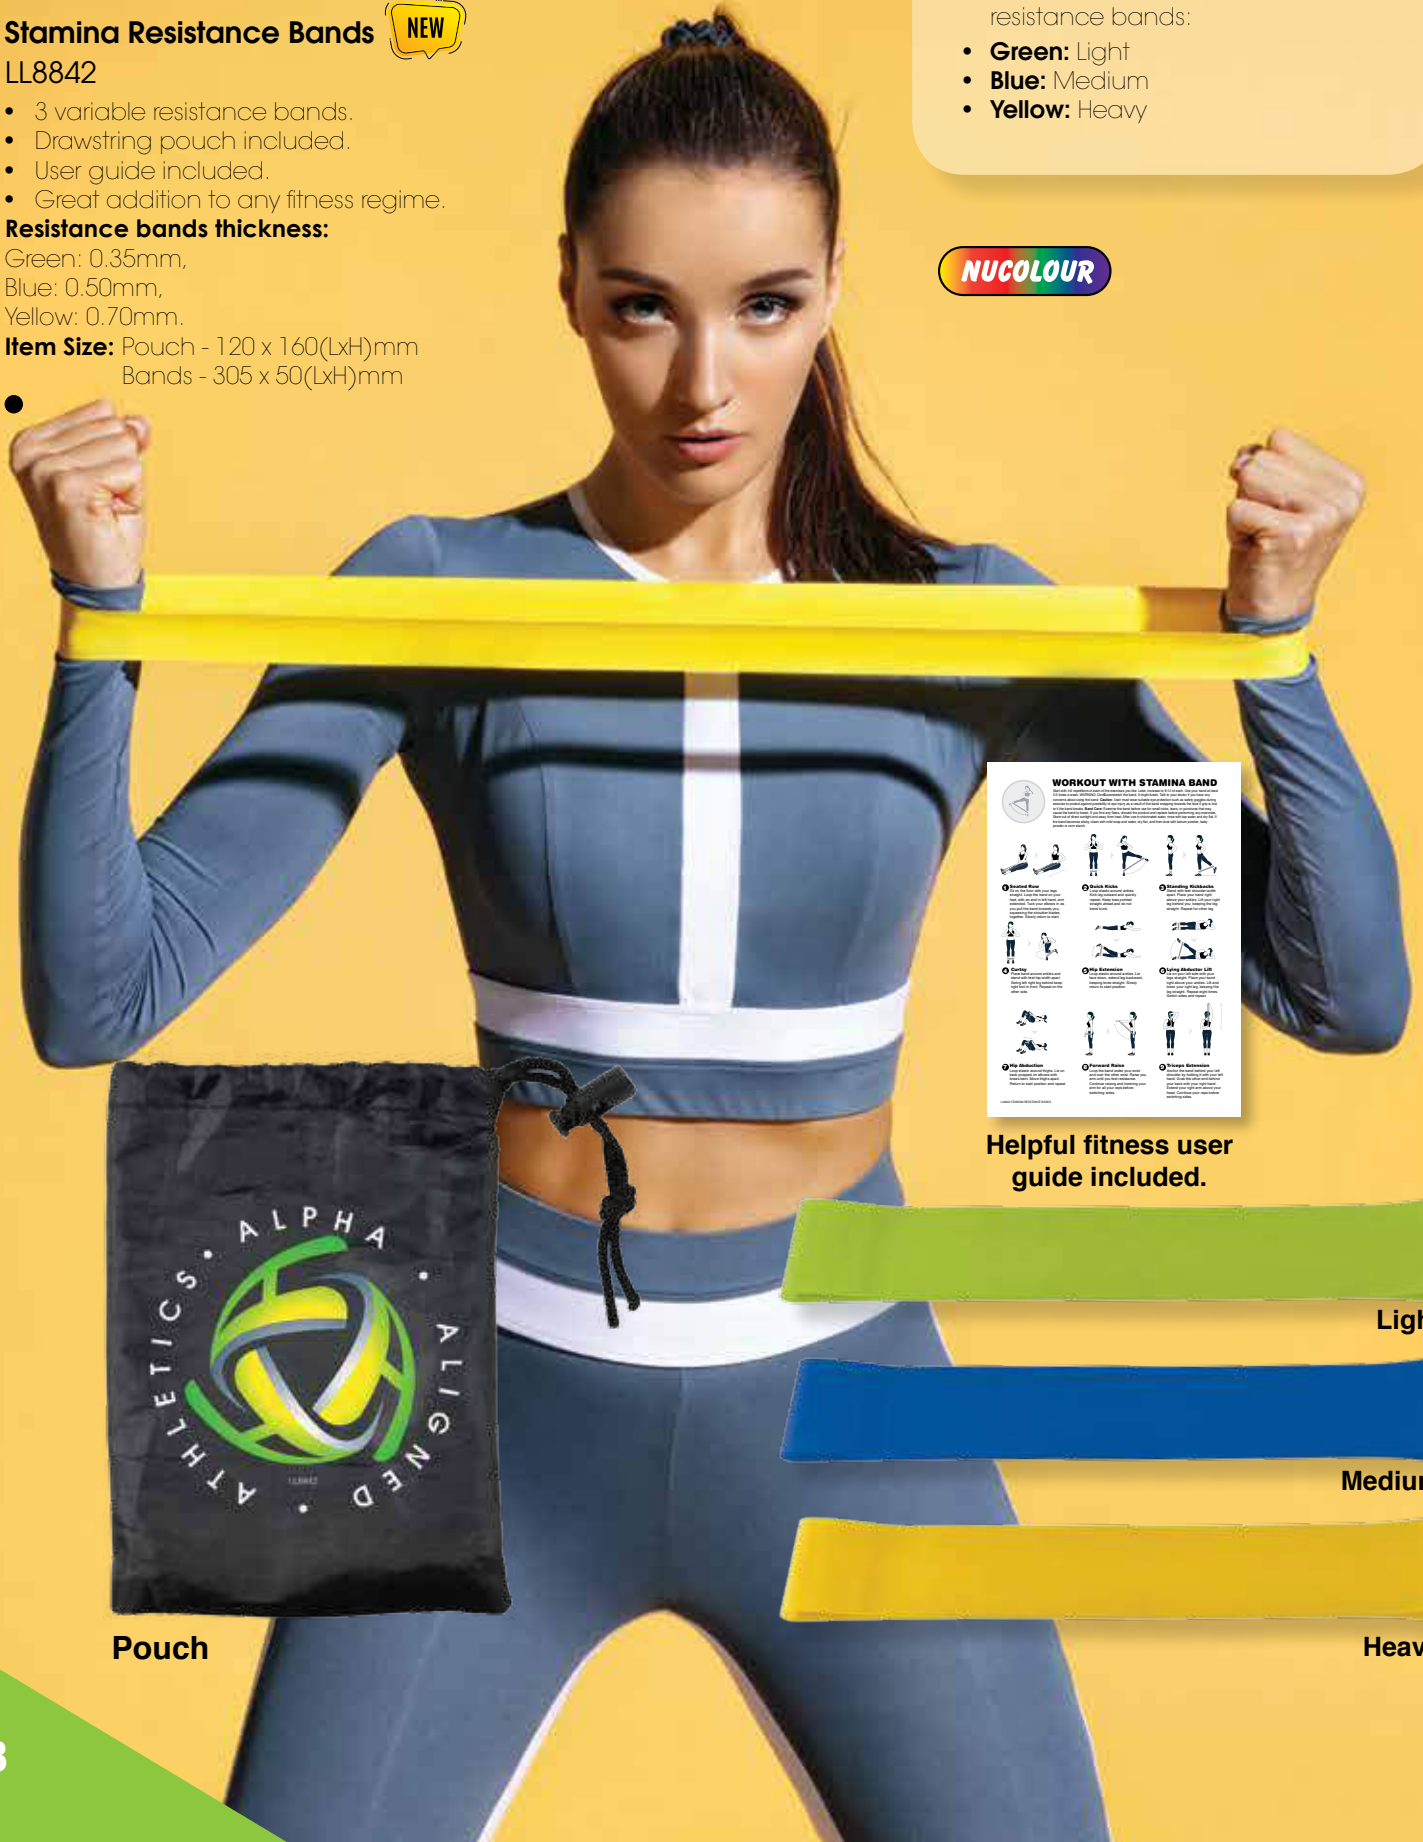

Stamina Resistance Bands

Stamina Resistance Bands NEW
LL8842

- 3 variable resistance bands.
- Drawstring pouch included.
- User guide included.
- Great addition to any fitness regime.

Resistance bands thickness:

Green: 0.35mm,
Blue: 0.50mm,
Yellow: 0.70mm.

Item Size: Pouch - 120 x 160(LxH)mm
Bands - 305 x 50(LxH)mm

- Resistance Bands are an effective and versatile training tool that can be used to increase strength and stability in the upper and lower body.
- Ideal for lateral movement exercises, hip and glute activation, and shoulder stabilisation.
- This set offers 3 different levels of resistance bands:
  - **Green:** Light
  - **Blue:** Medium
  - **Yellow:** Heavy

Helpful fitness user guide included.