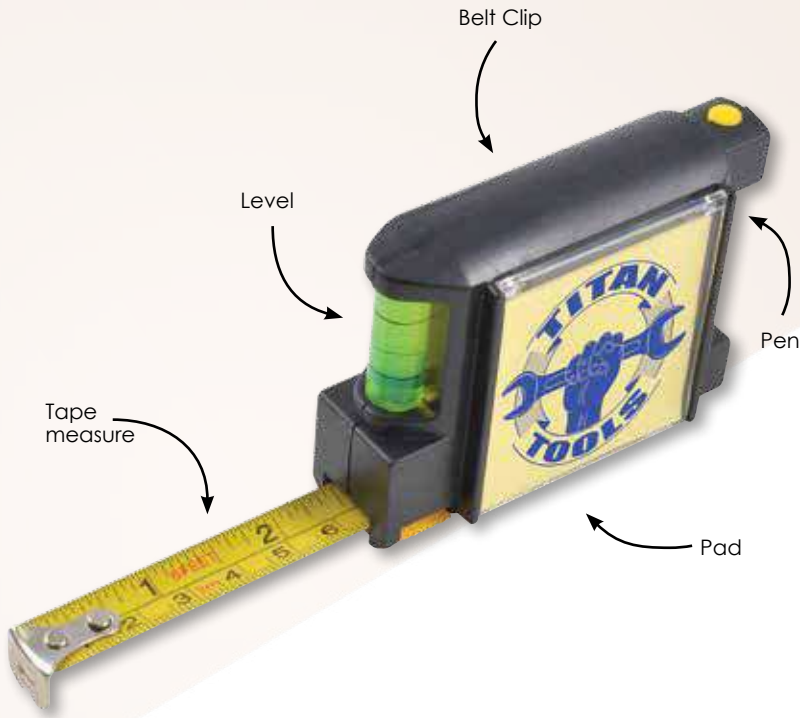

**Contractor Tape Measure
LL1402**

- 4 in 1, 2 metre /6 foot tape measure.
- Also includes silver belt clip, yellow pen, yellow note pad, spirit level.
- Push button for tape measure release.

Item Size: 80 x 63 x 30 (LxHxD)mm.