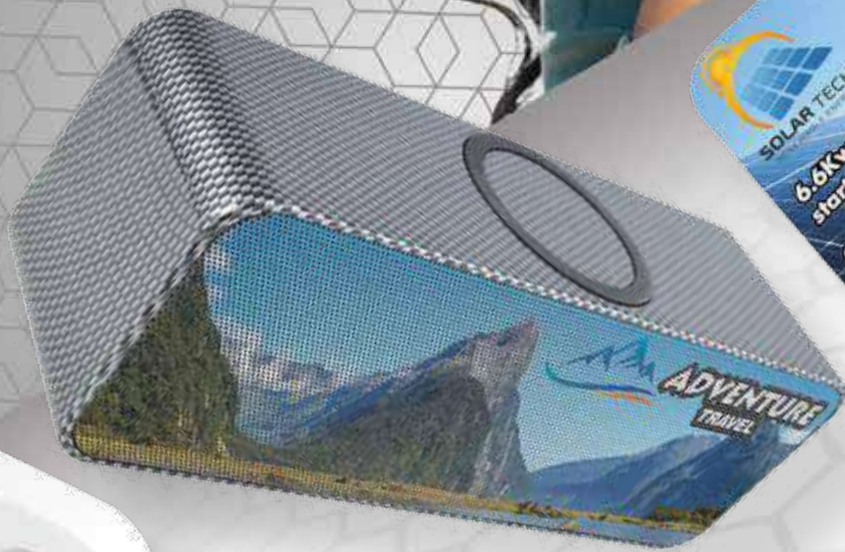

Technology

FREE $20
Coles Group & Myer Gift Card
with Stock Laser Products*