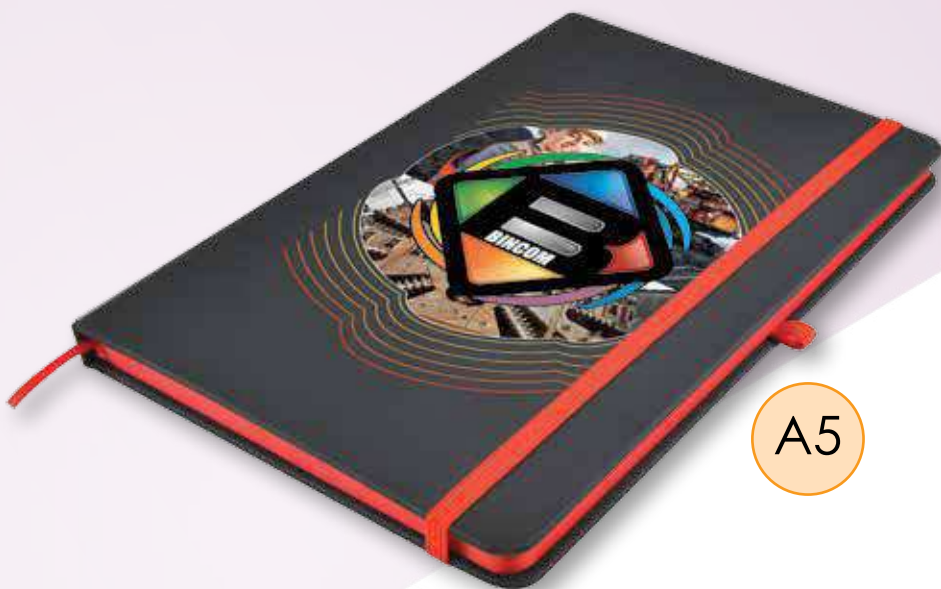

Venture Supreme A5 Notebook

NEW

LL5089

- PU A5 Notebook with matching colour elastic retaining closure, ribbon page maker and coloured edged pages.
- 80 lined white pages.

Item Size: 140 x 210 x 15 (LxHxD)mm.

A5

Ovation Gift Set

NEW

LL8242

- Gift set of Venture A5 Notebook and Opal Mirror Pen packed in 2 piece cardboard gift box with laser cut foam insert.

Item Size:

250 x 210 x 25 (LxHxD)mm.