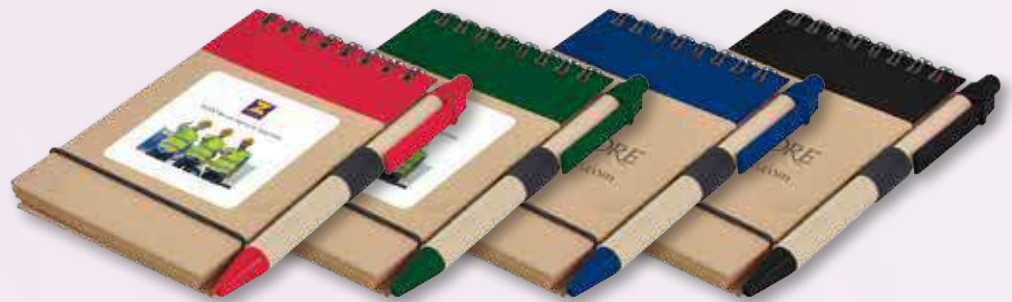

Item Size: 77 x 130 (LxH)mm.

Refill Colour: ●

Odyssey Notebook

LL2705

- Transparent notebook with push button pen.
- 80 sheet unlined pad adhered to case (63 x 98 (LxH)mm).
- Packed in White cardboard sleeve.