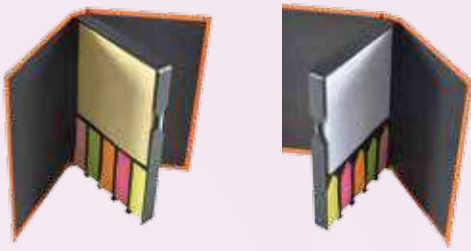

Ditto Sticky Notes

LL8380

1. Coloured hard cover memo holder with double sided compartment holding 2 x 30 page block (70mmL x 70mmH) repositional notepad and 10 x adhesive notes flags (Light Pink, Dark Pink, Orange, Green, Yellow).
2. **Item Size:** 85 x 130 x 12 (LxHxD)mm.