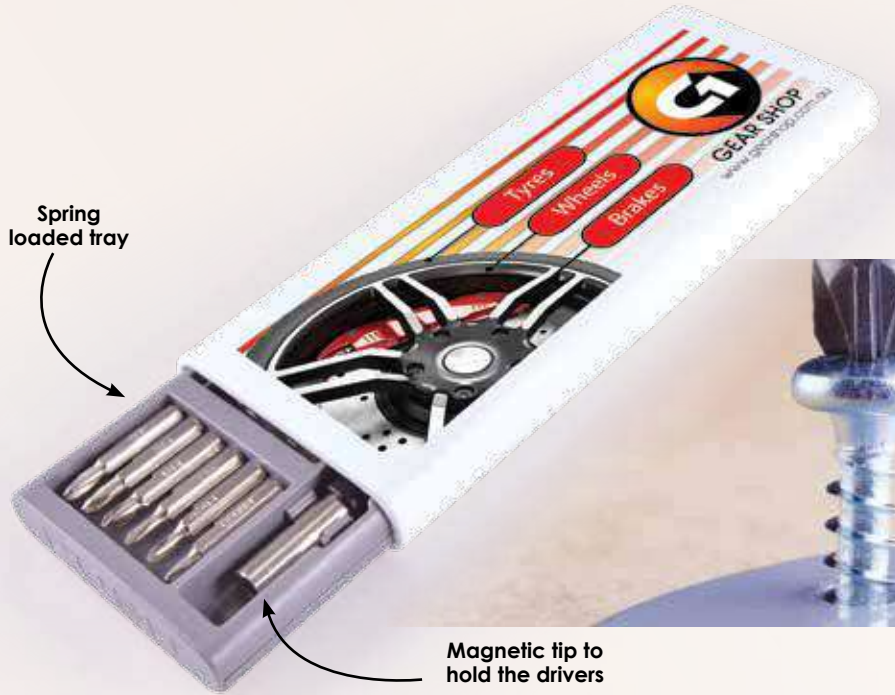

Spring loaded tray